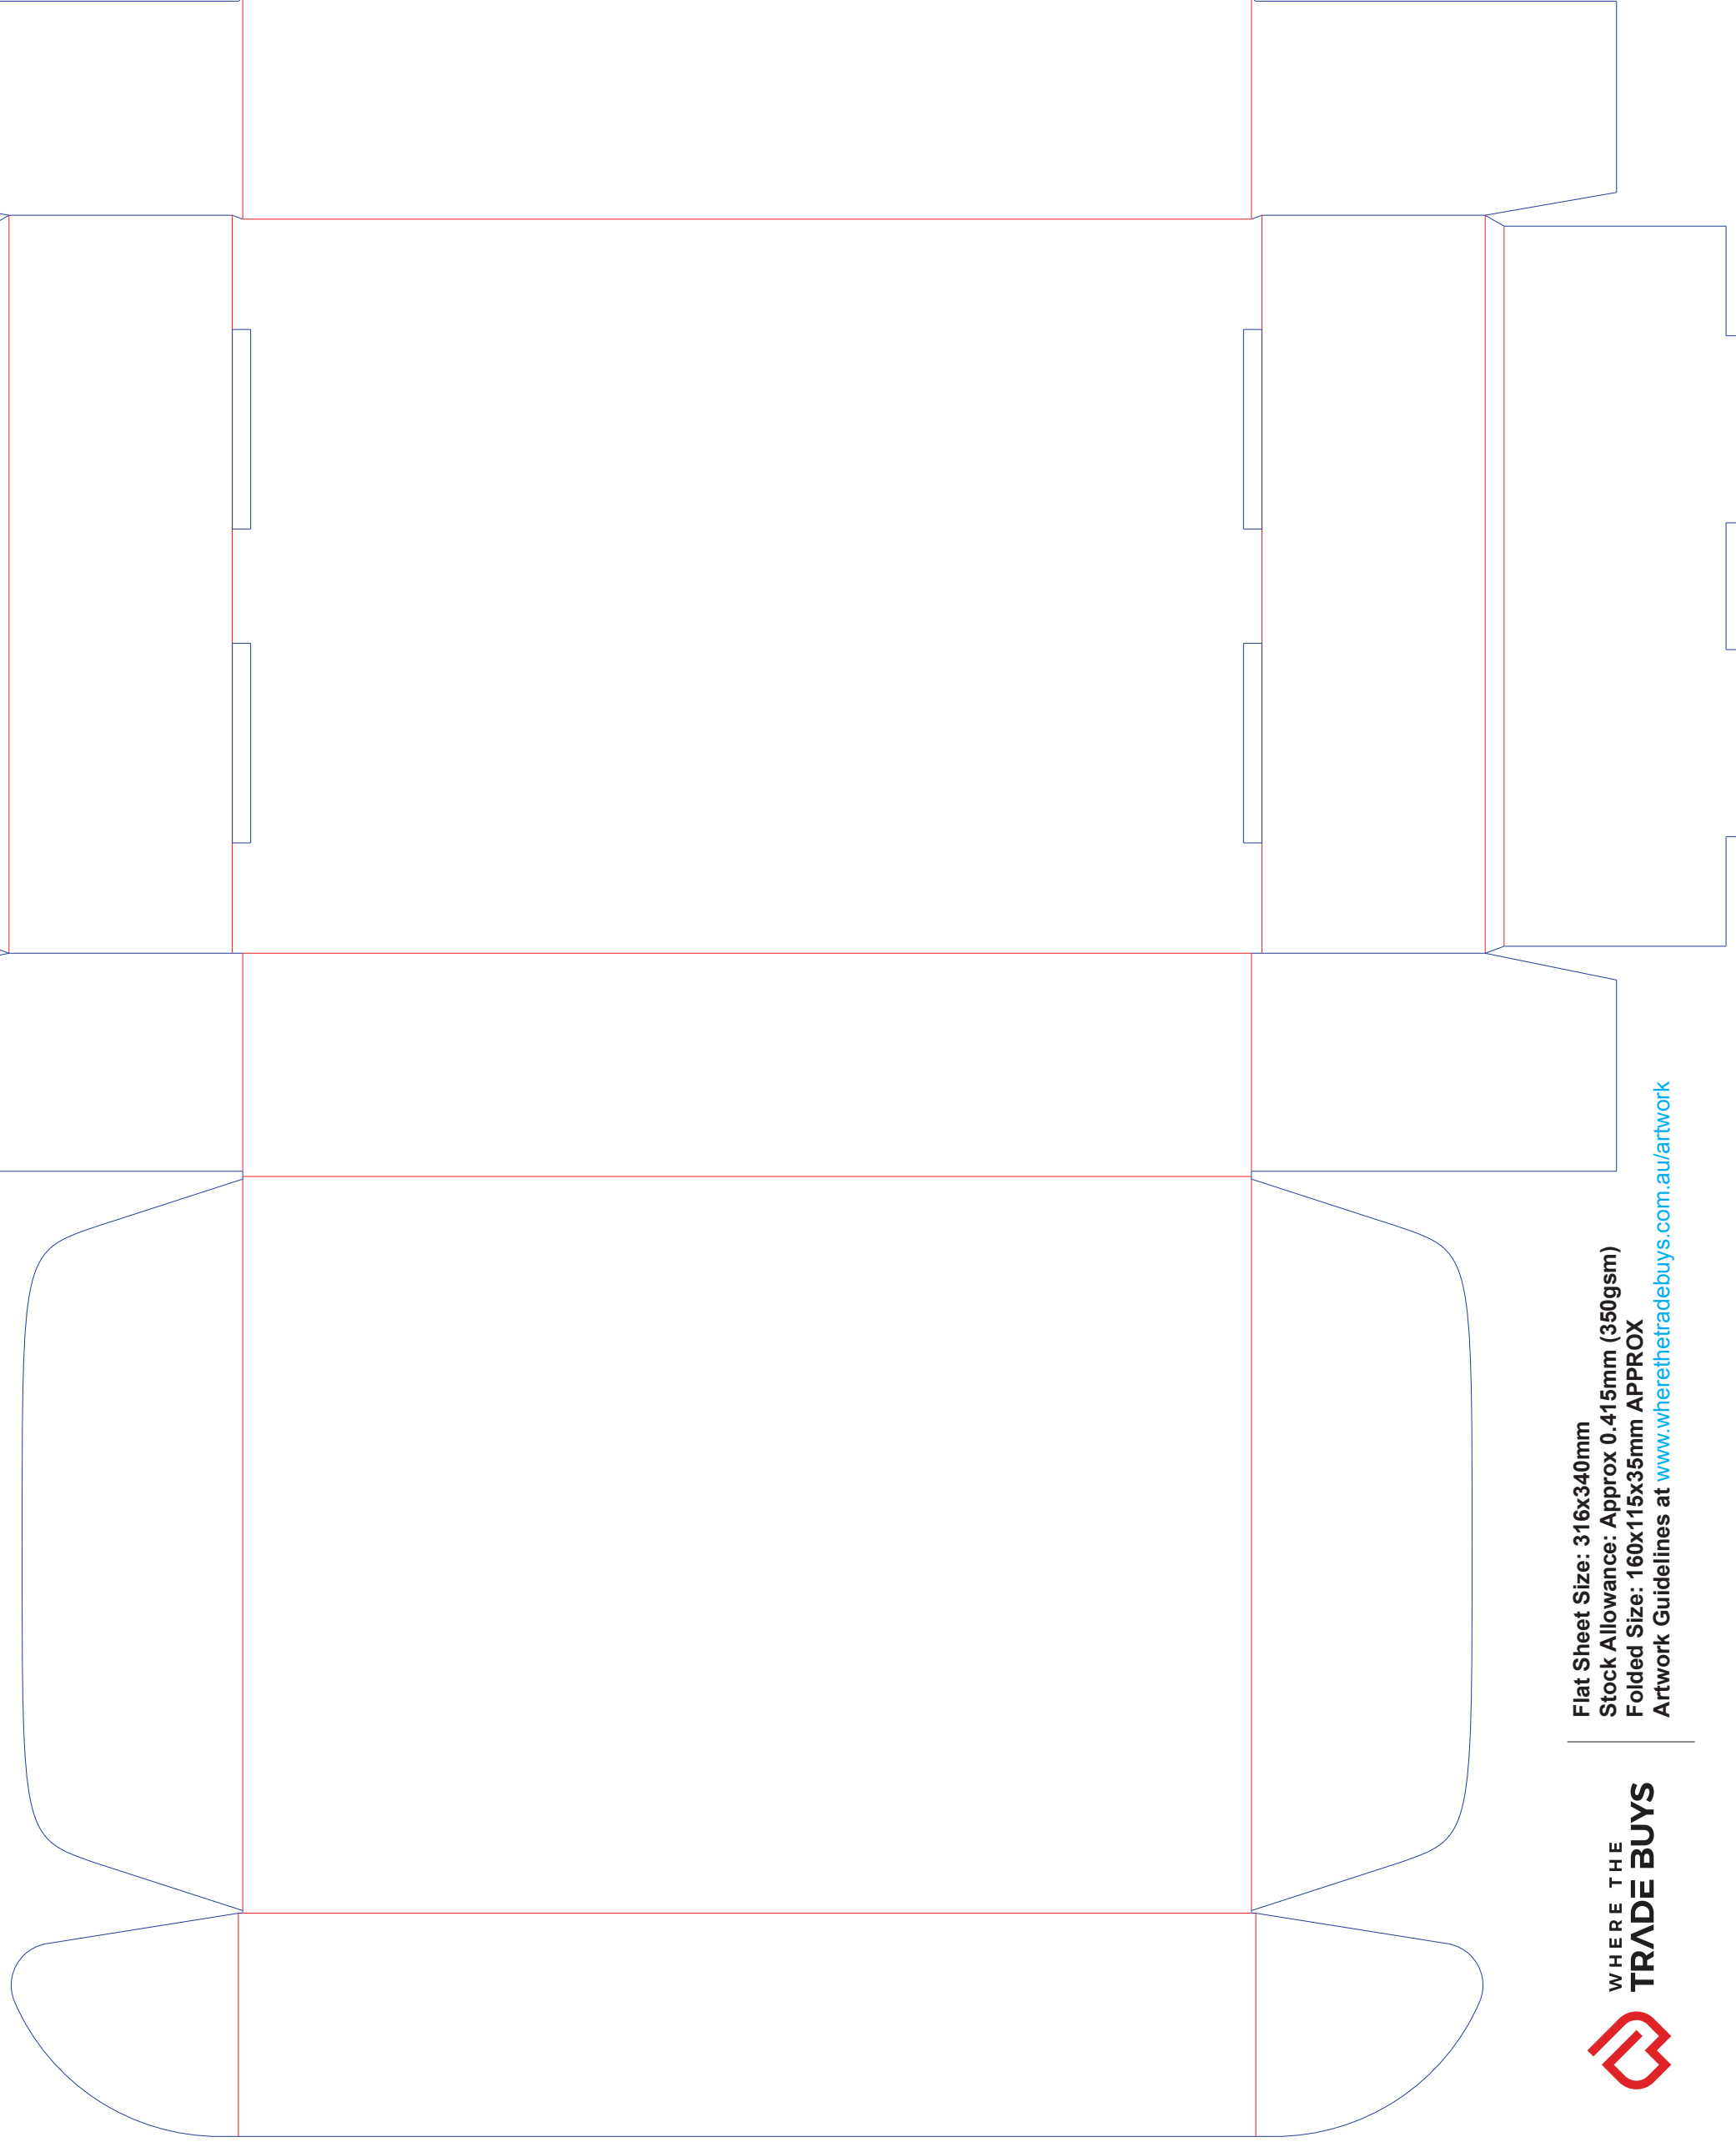

A6 Mailer Box with Hinged Lid

Flat Sheet Size: 316x340mm
Stock Allowance: Approx 0.415mm (350gsm)
Folded Size: 160x115x35mm APPROX
Artwork Guidelines at www.wherethebuys.com.au/artwork