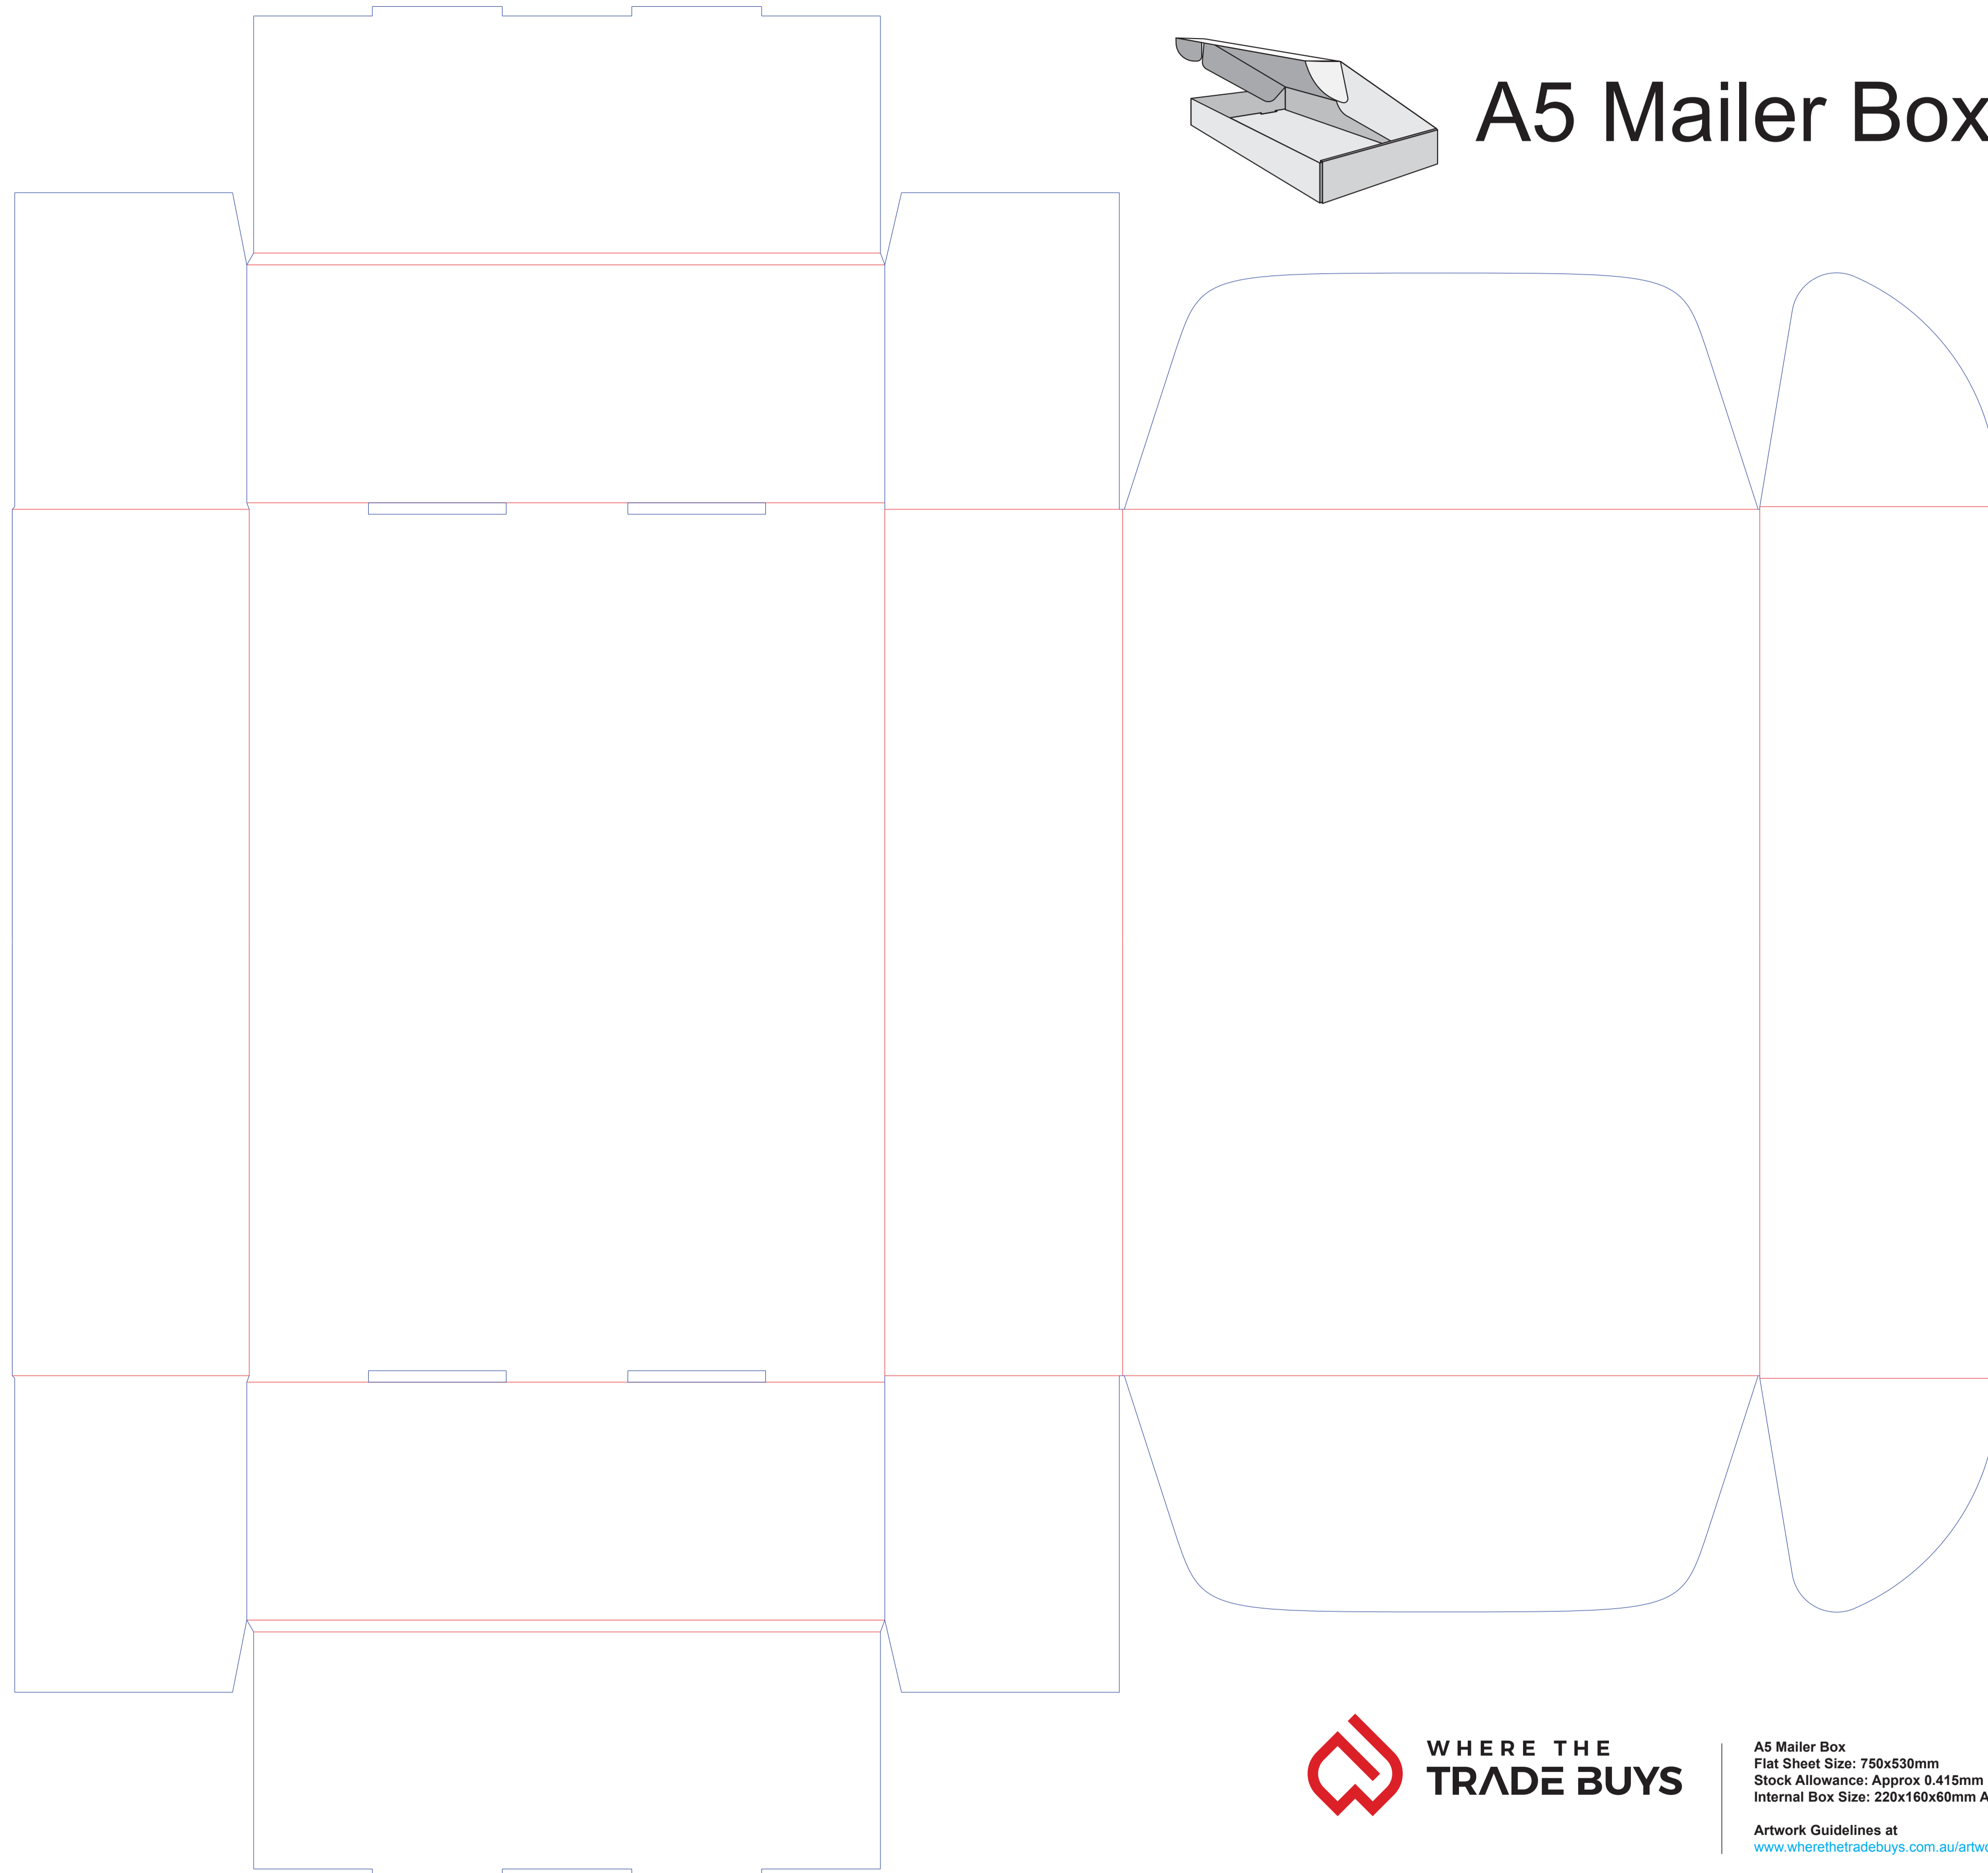

A5 Mailer Box

WHERE THE
TRADE BUYS

A5 Mailer Box
Flat Sheet Size: 750x530mm
Stock Allowance: Approx 0.415mm (350gsm)
Internal Box Size: 220x160x60mm APPROX

Artwork Guidelines at
www.wherethebuys.com.au/artwork

A5 Mailer Box - Inside