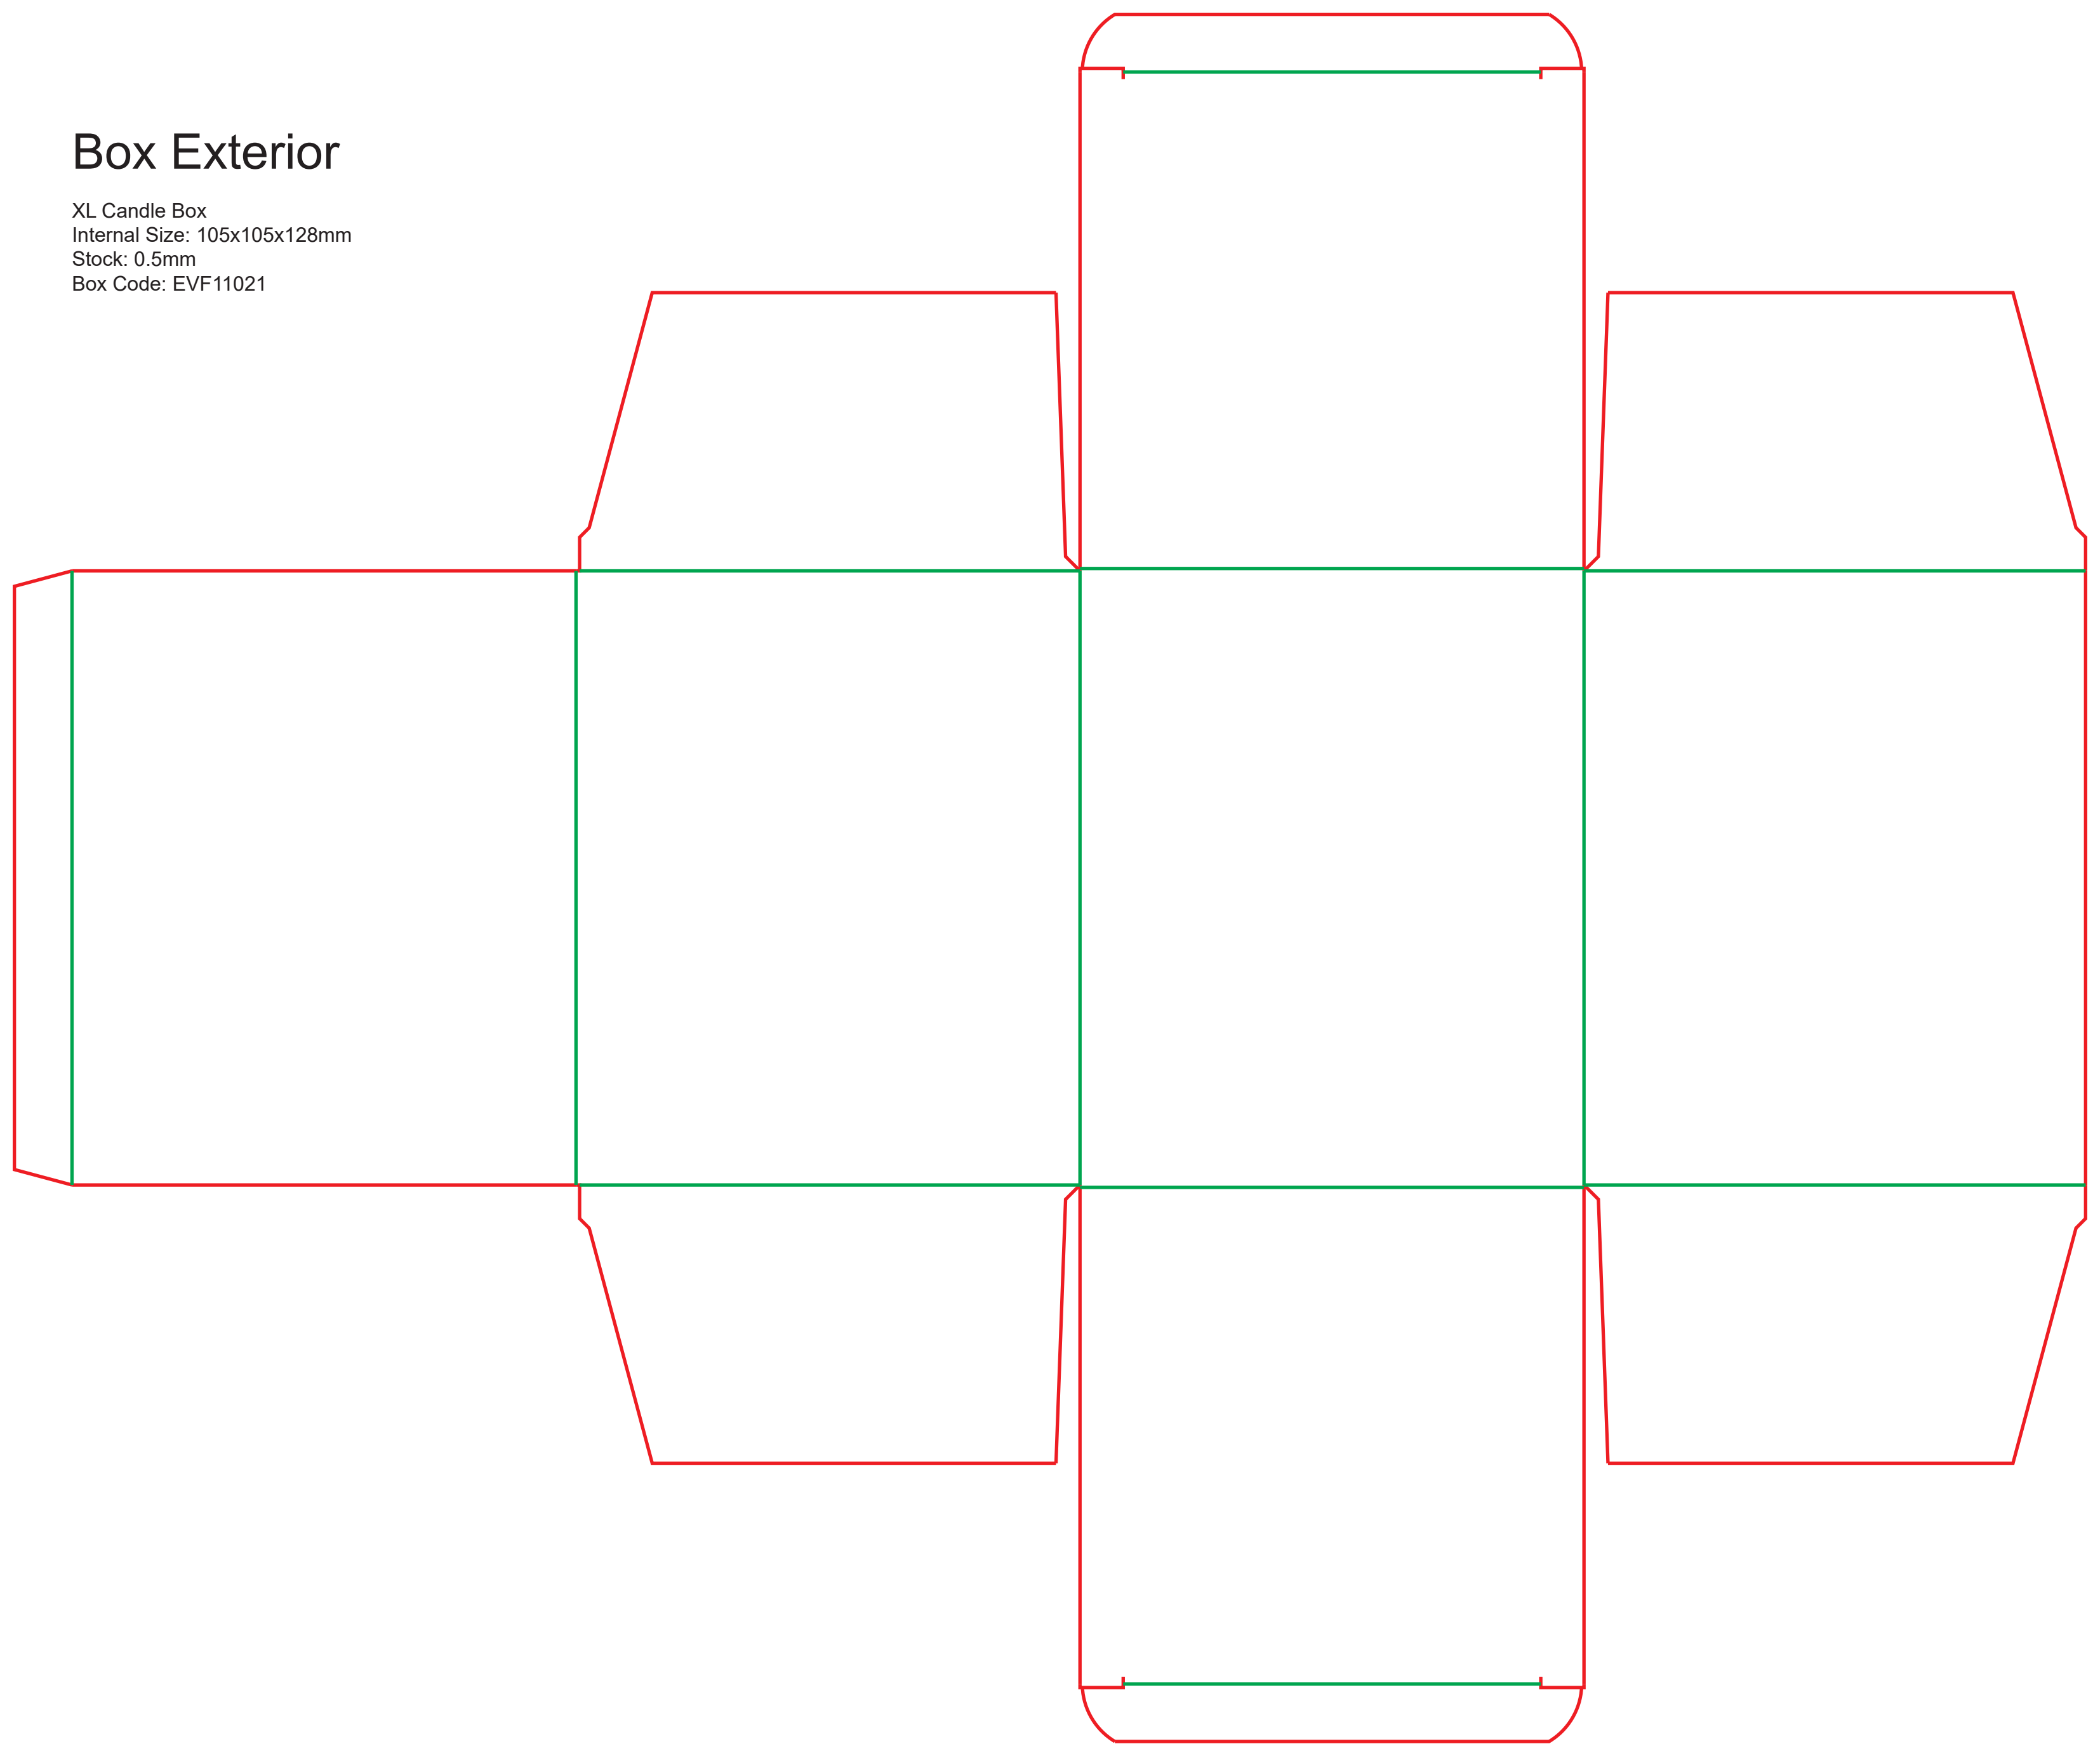

Box Exterior

XL Candle Box
Internal Size: 105x105x128mm
Stock: 0.5mm
Box Code: EVF11021

Box Interior

XL Candle Box
Internal Size: 105x105x128mm
Stock: 0.5mm
Box Code: EVF11021